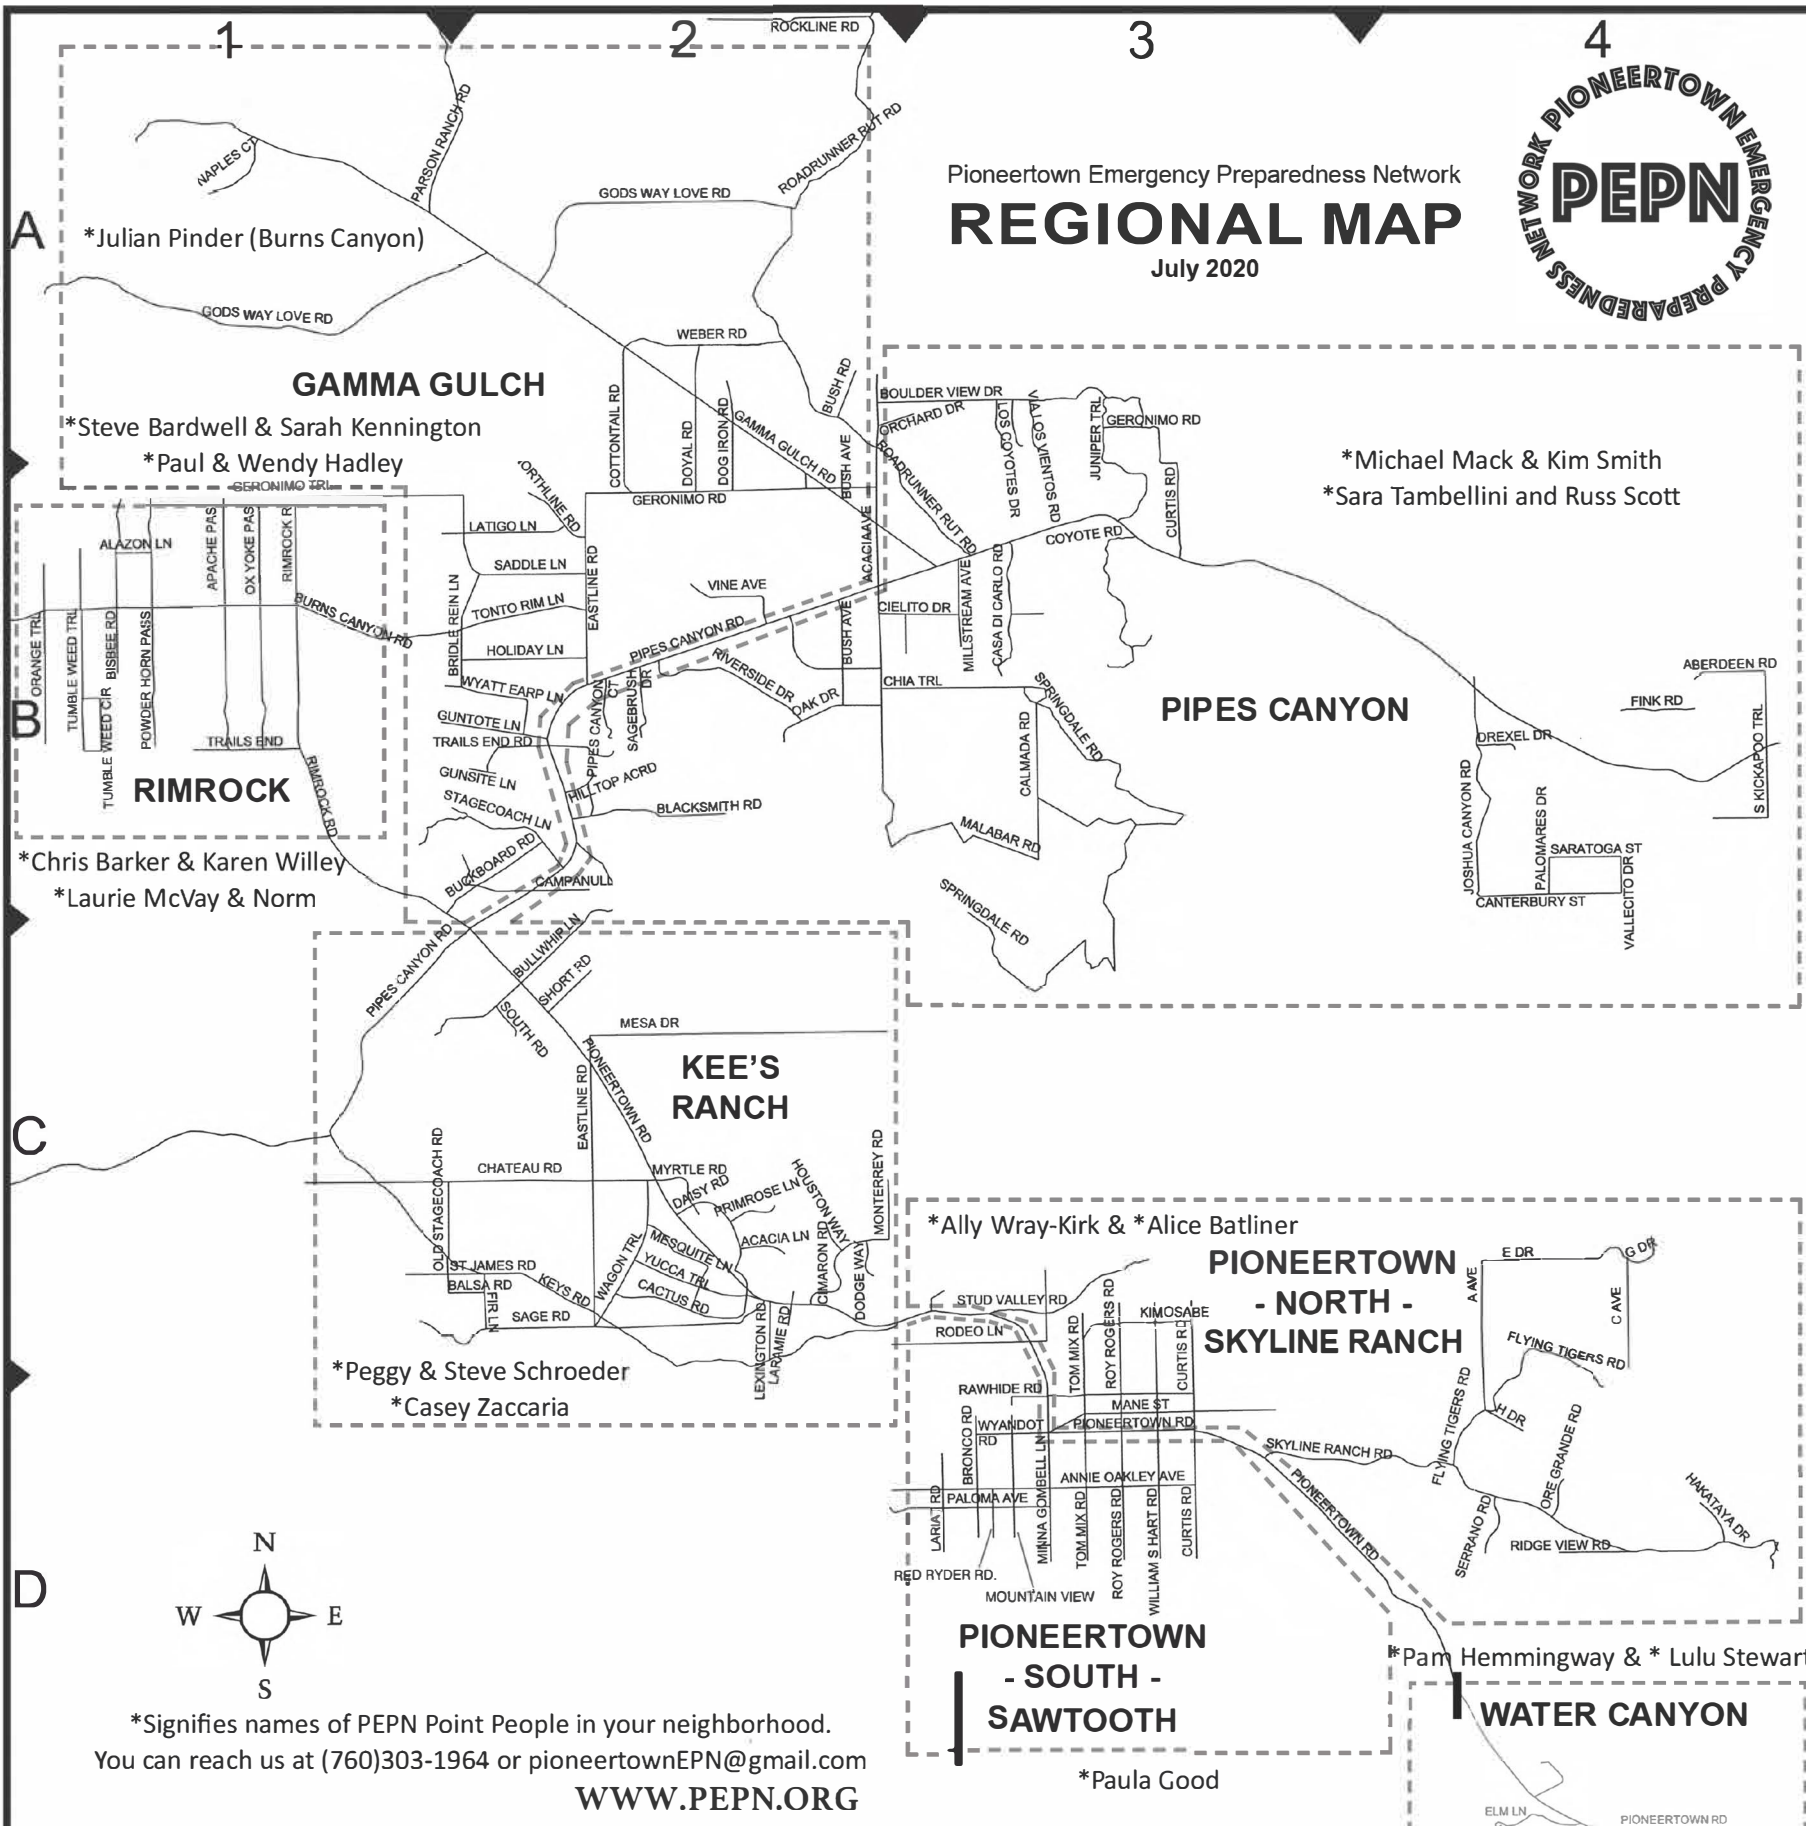

Pioneertown Emergency Preparedness Network

# REGIONAL MAP

July 2020

BURNS CANYON - not to scale

\*Signifies names of PEPN Point People in your neighborhood.  
You can reach us at (760)303-1964 or [pioneertownEPN@gmail.com](mailto:pioneertownEPN@gmail.com)